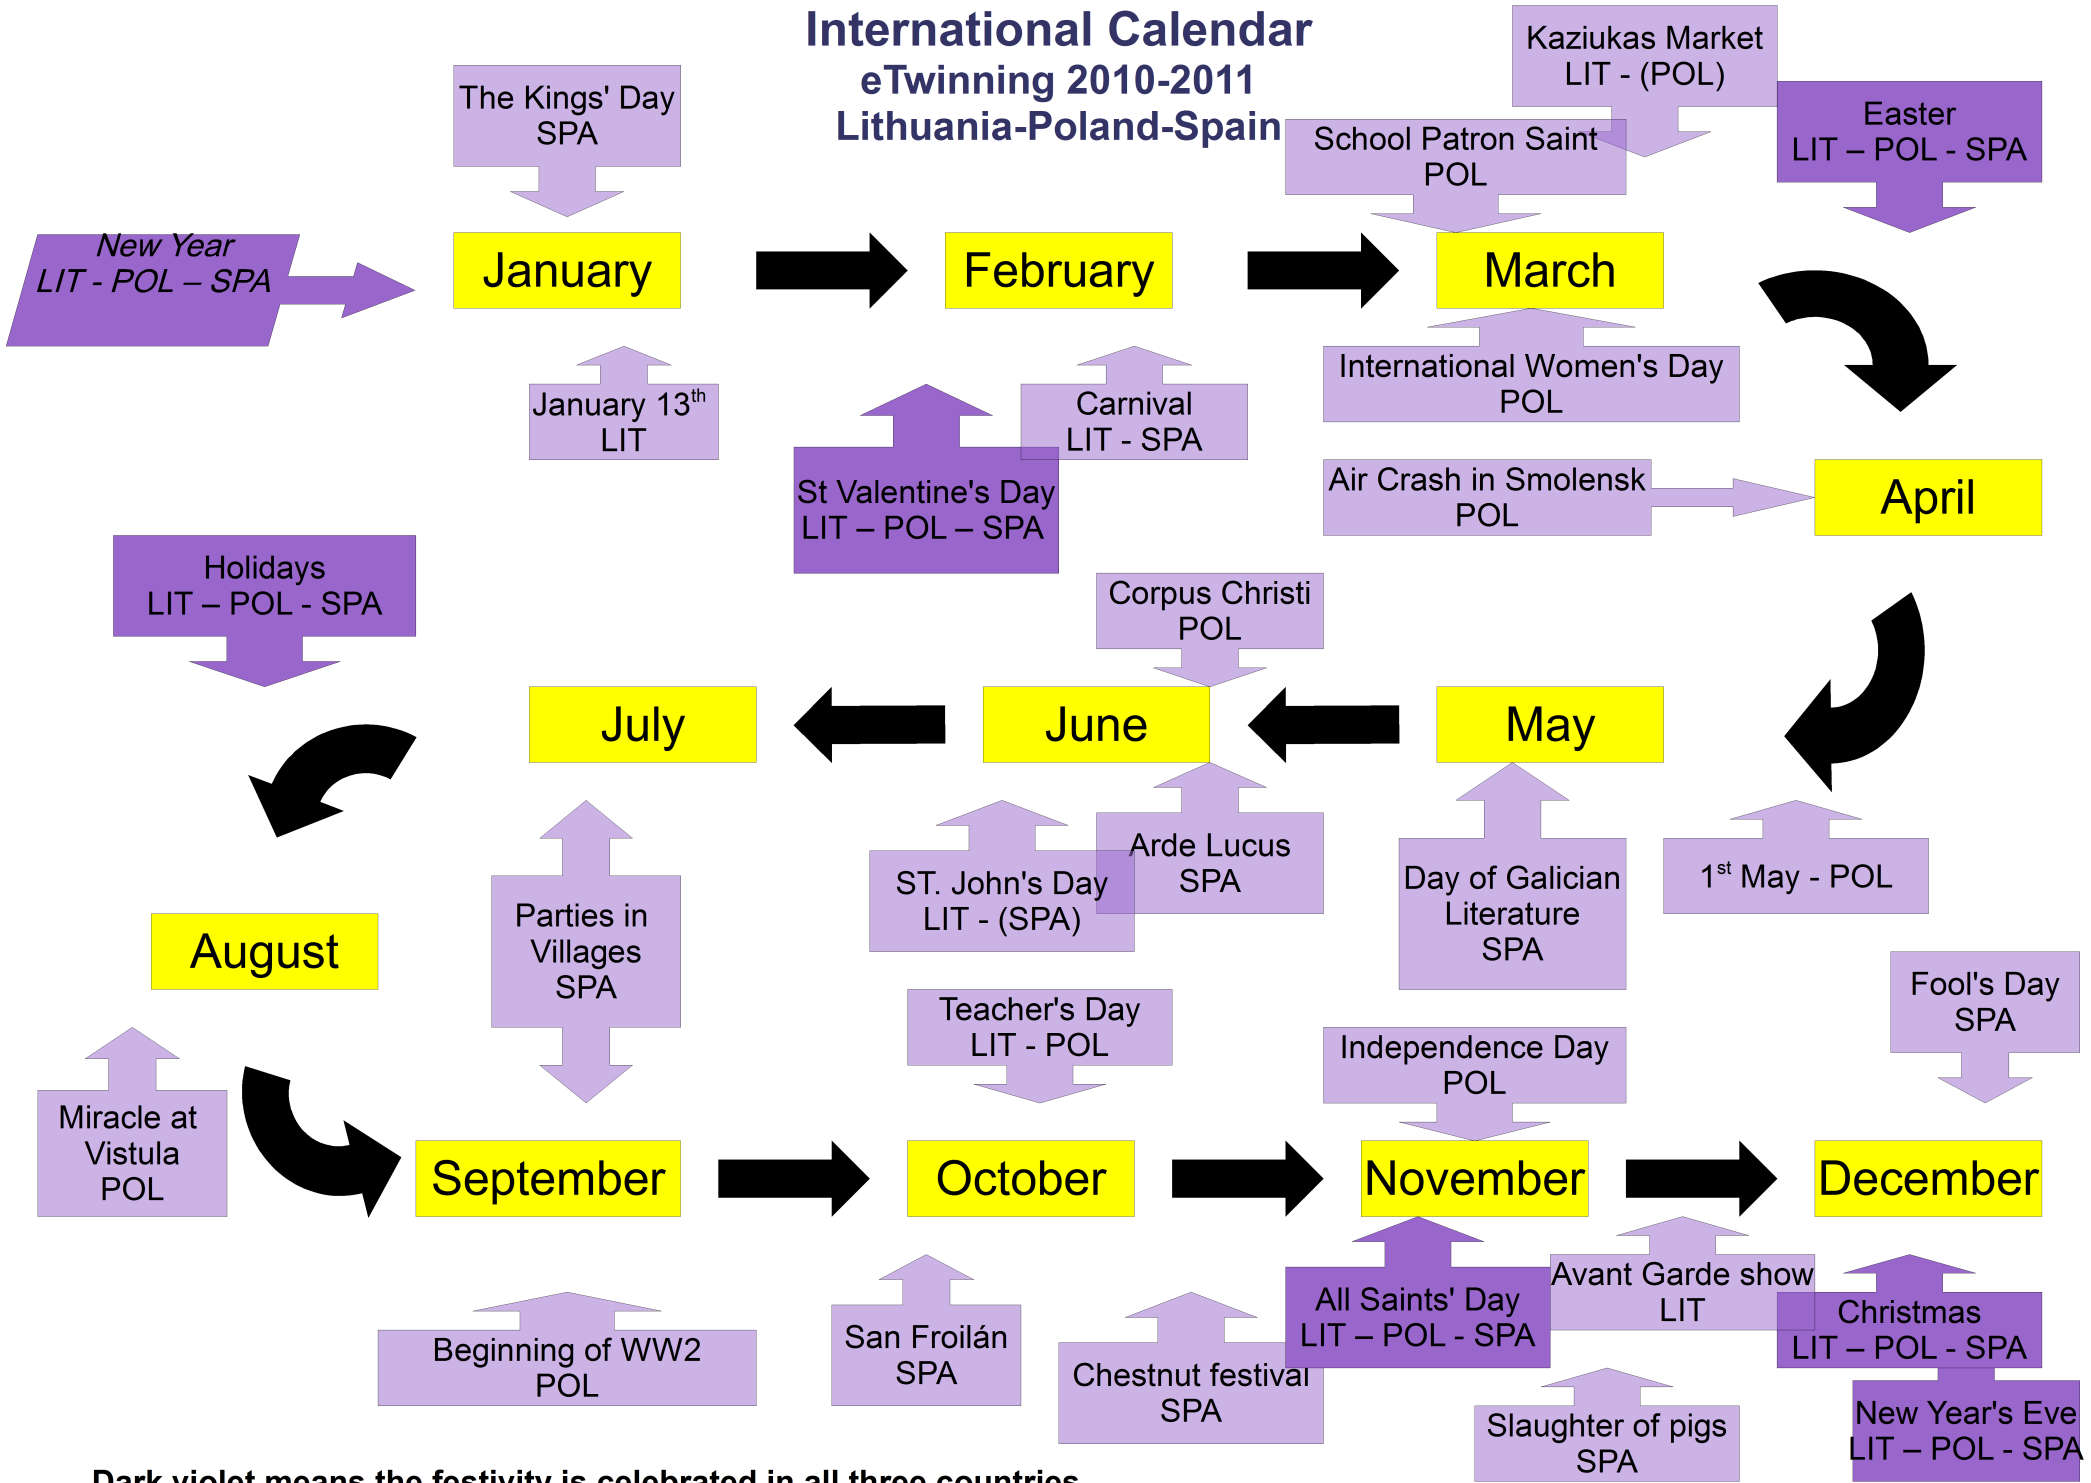

International Calendar eTwinning 2010-2011 Lithuania-Poland-Spain

Dark violet means the festivity is celebrated in all three countries